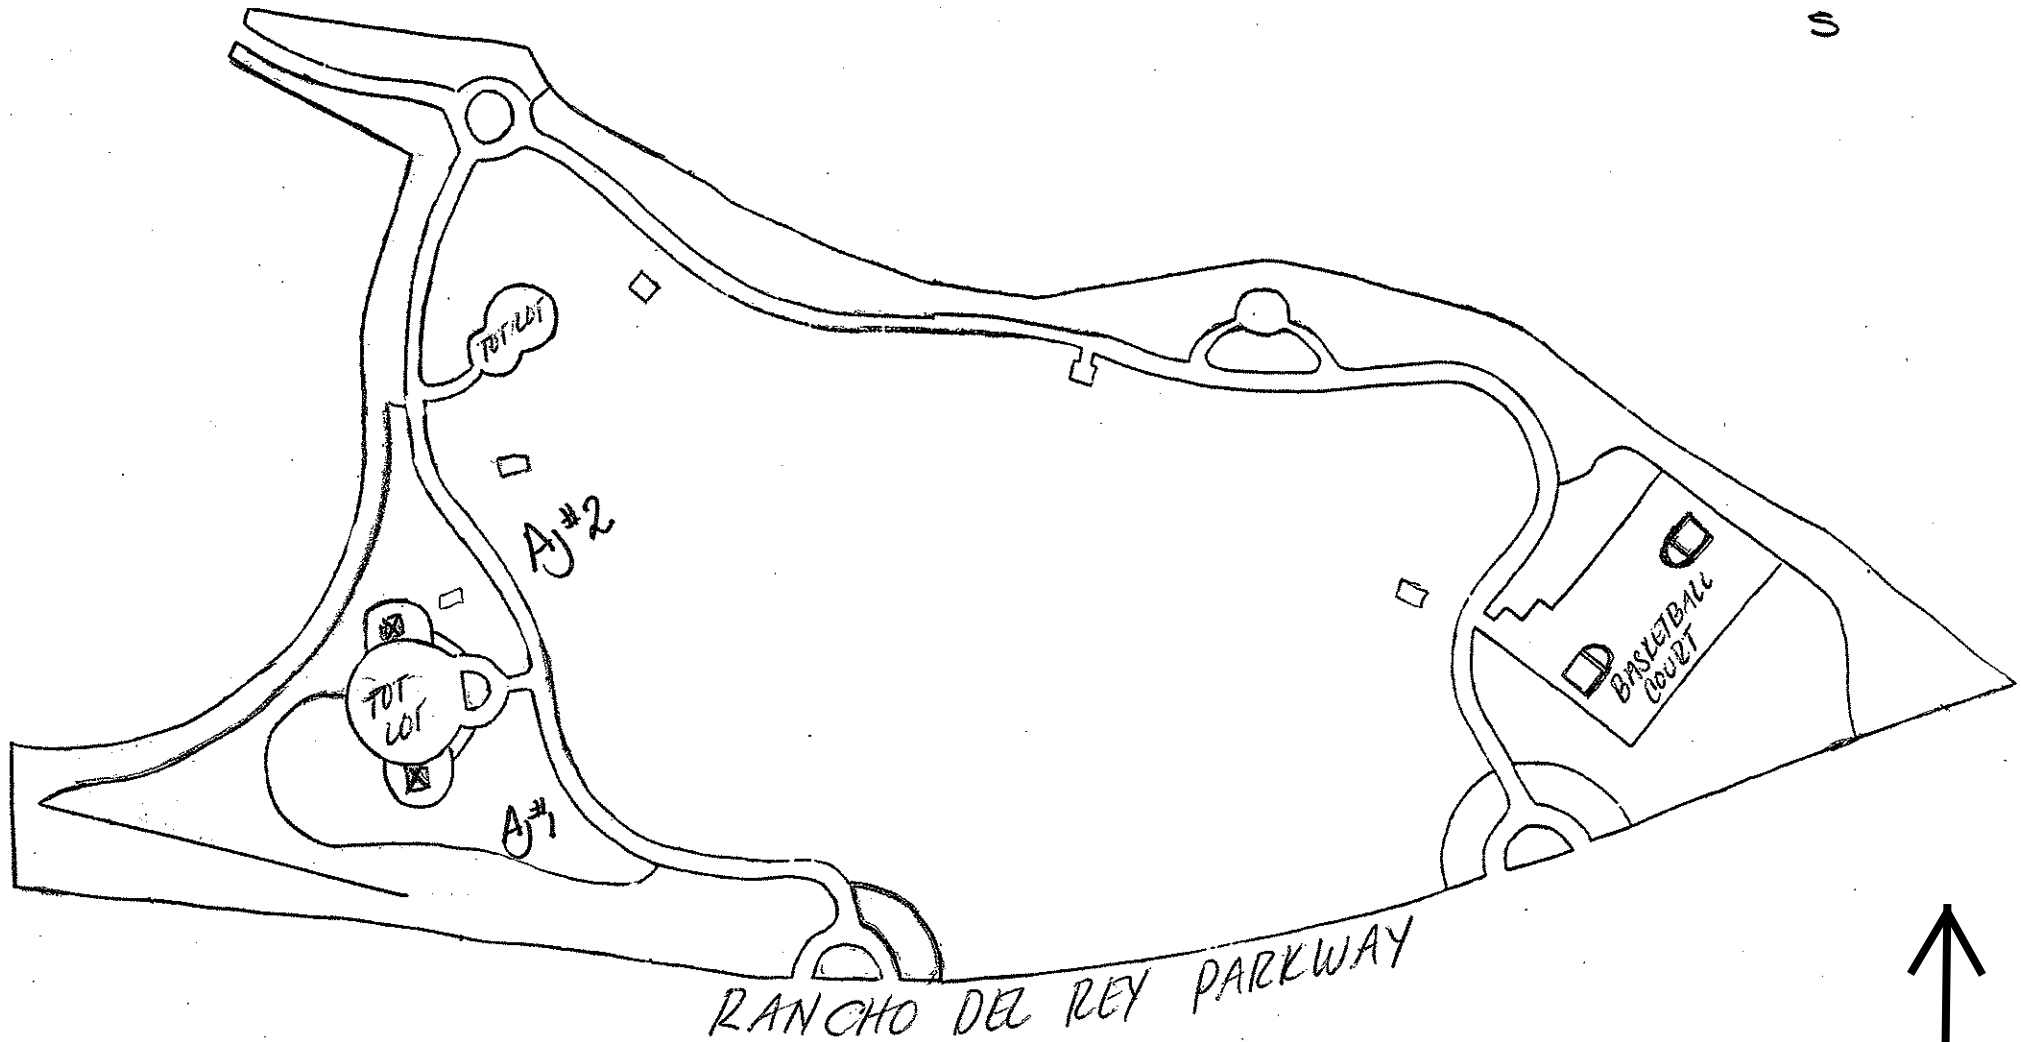

Explorer Park

Del Rey Pkwy & Norella St.

Park Ranger # 267-5675
(Weekends and Holidays)

Reservation Office # 585-5720
(Mon - Fri 7:00 a.m. - 3:00 p.m.)

Air Jump Permits "Do Not" include rental on the picnic shelters. Shelters are strictly first come first