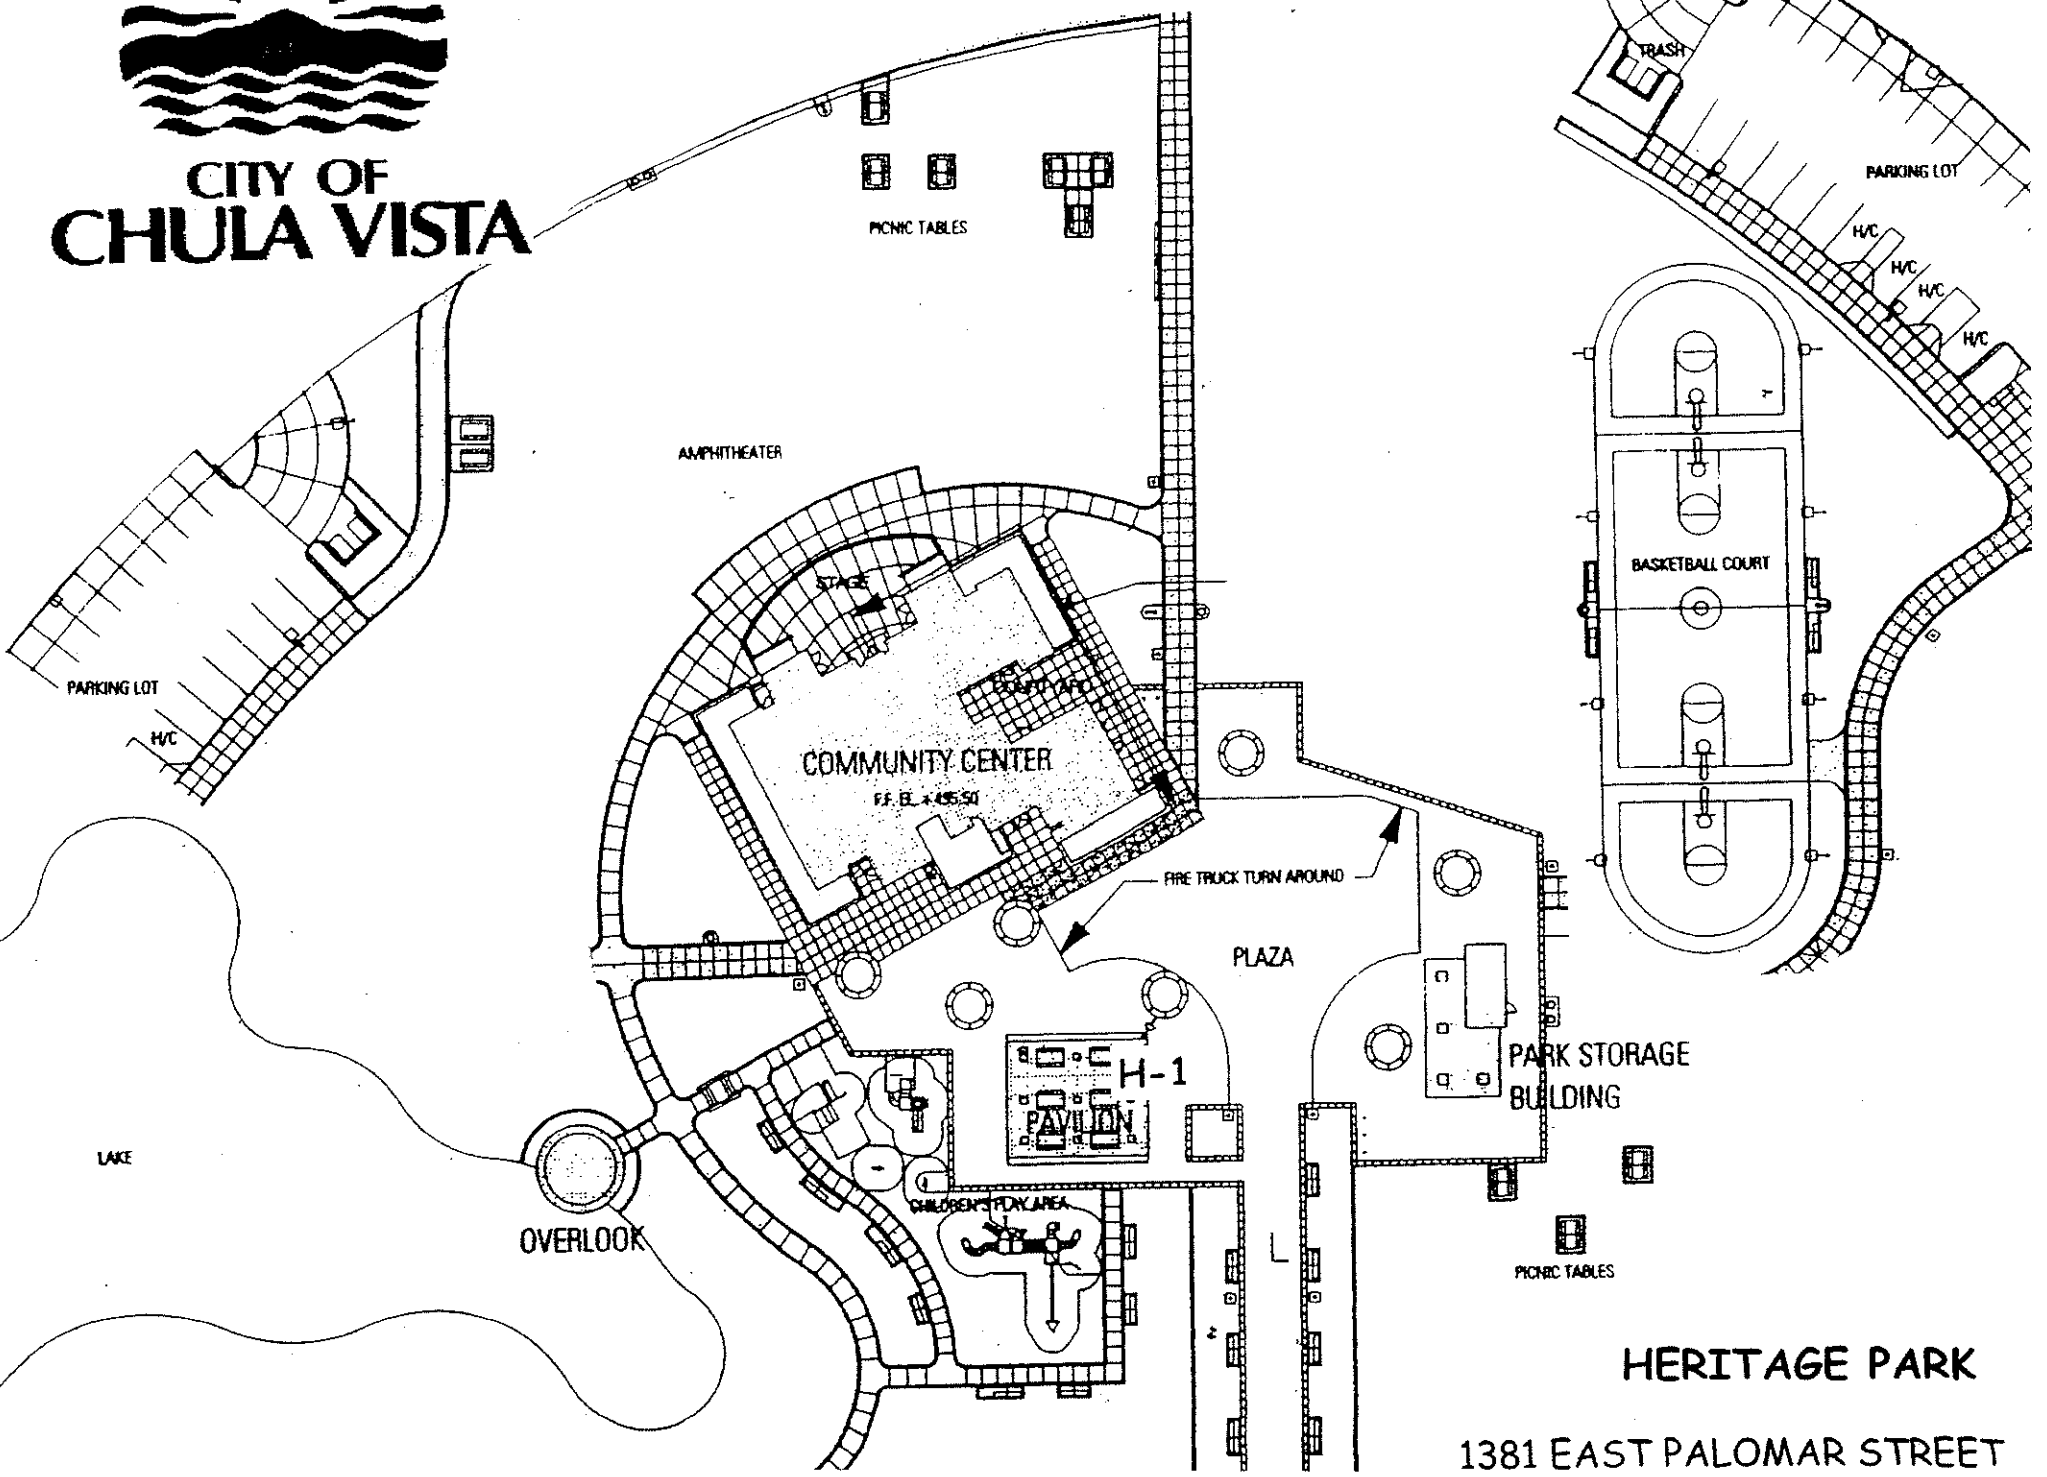

**CITY OF
CHULA VISTA**

MONARCHE DRIVE

HERITAGE PARK
1381 EAST PALOMAR STREET