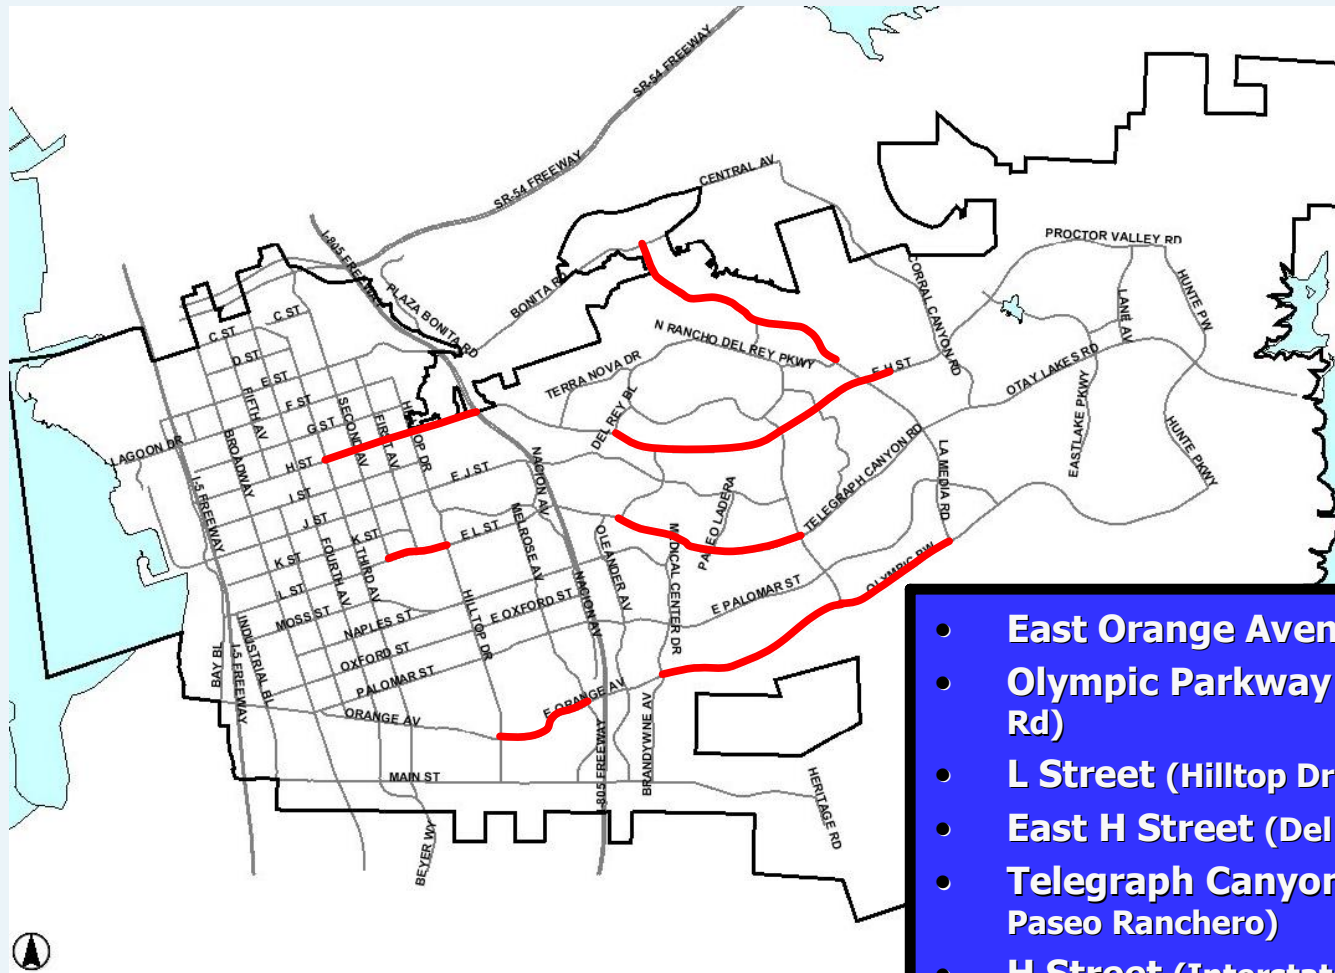

Slow Down, Chula Vista!

Slow Down Locations

- East Orange Avenue (Melrose Ave - Hilltop Dr)
- Olympic Parkway (Brandywine Av - Heritage Rd)
- L Street (Hilltop Dr - Second Ave)
- East H Street (Del Rey Bl- Auburn Ave)
- Telegraph Canyon Road (Paseo del Rey - Paseo Ranchero)
- H Street (Interstate 805 - Third Av)
- Otay Lakes Road (Bonita Rd - Canyon Rd)
- Olympic Parkway (Heritage Rd - La Media Rd)