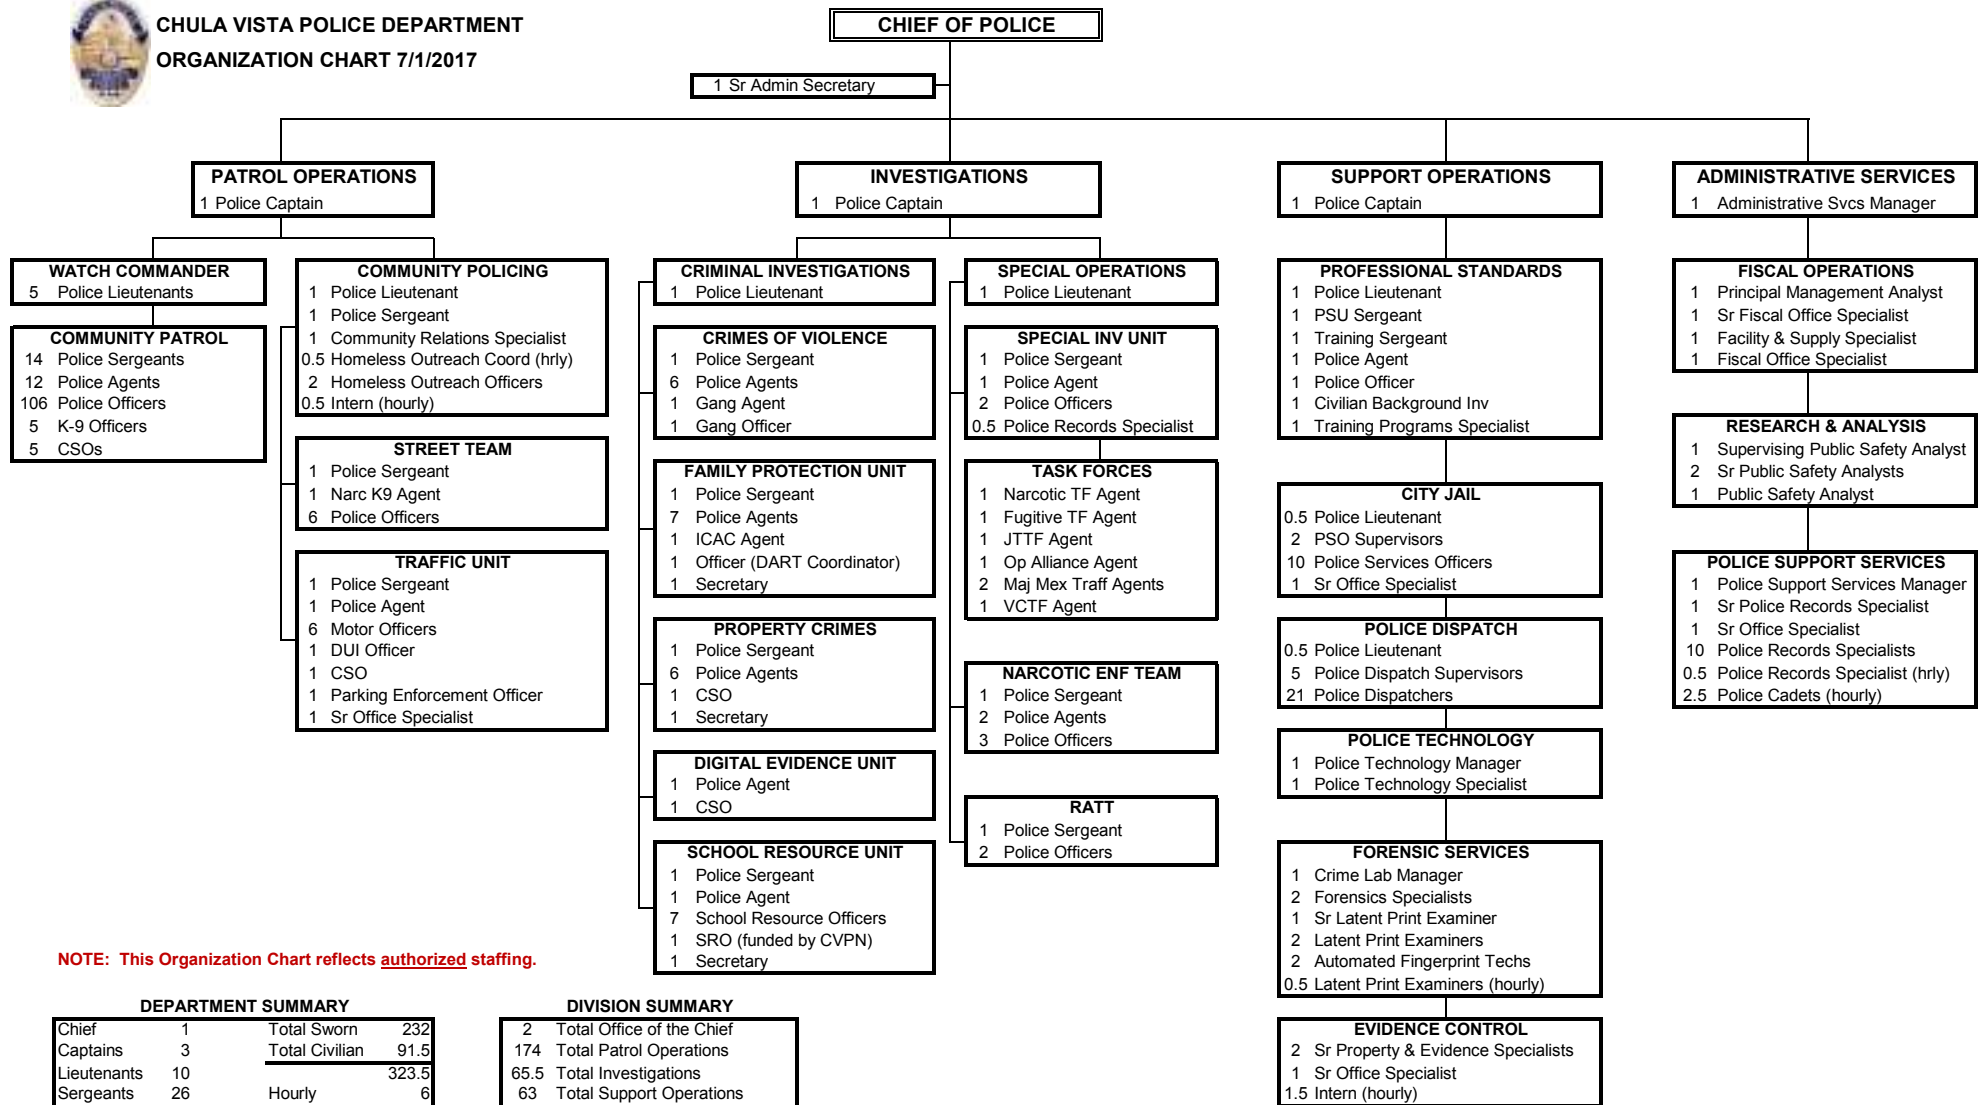

**CHULA VISTA POLICE DEPARTMENT
ORGANIZATION CHART 7/1/2017**

NOTE: This Organization Chart reflects authorized staffing.

DEPARTMENT SUMMARY			
Chief	1	Total Sworn	232
Captains	3	Total Civilian	91.5
Lieutenants	10		323.5
Sergeants	26	Hourly	6
Agents	48		
Officers	144	TOTAL	329.5

DIVISION SUMMARY	
2	Total Office of the Chief
174	Total Patrol Operations
65.5	Total Investigations
63	Total Support Operations
25	Total Administrative Svcs
329.5	Total Authorized

Org Chart doesn't include 14 frozen positions (12 sworn, 2 civilian)
12 Officers, 1 Detention Mgr, 1 Comm Mgr