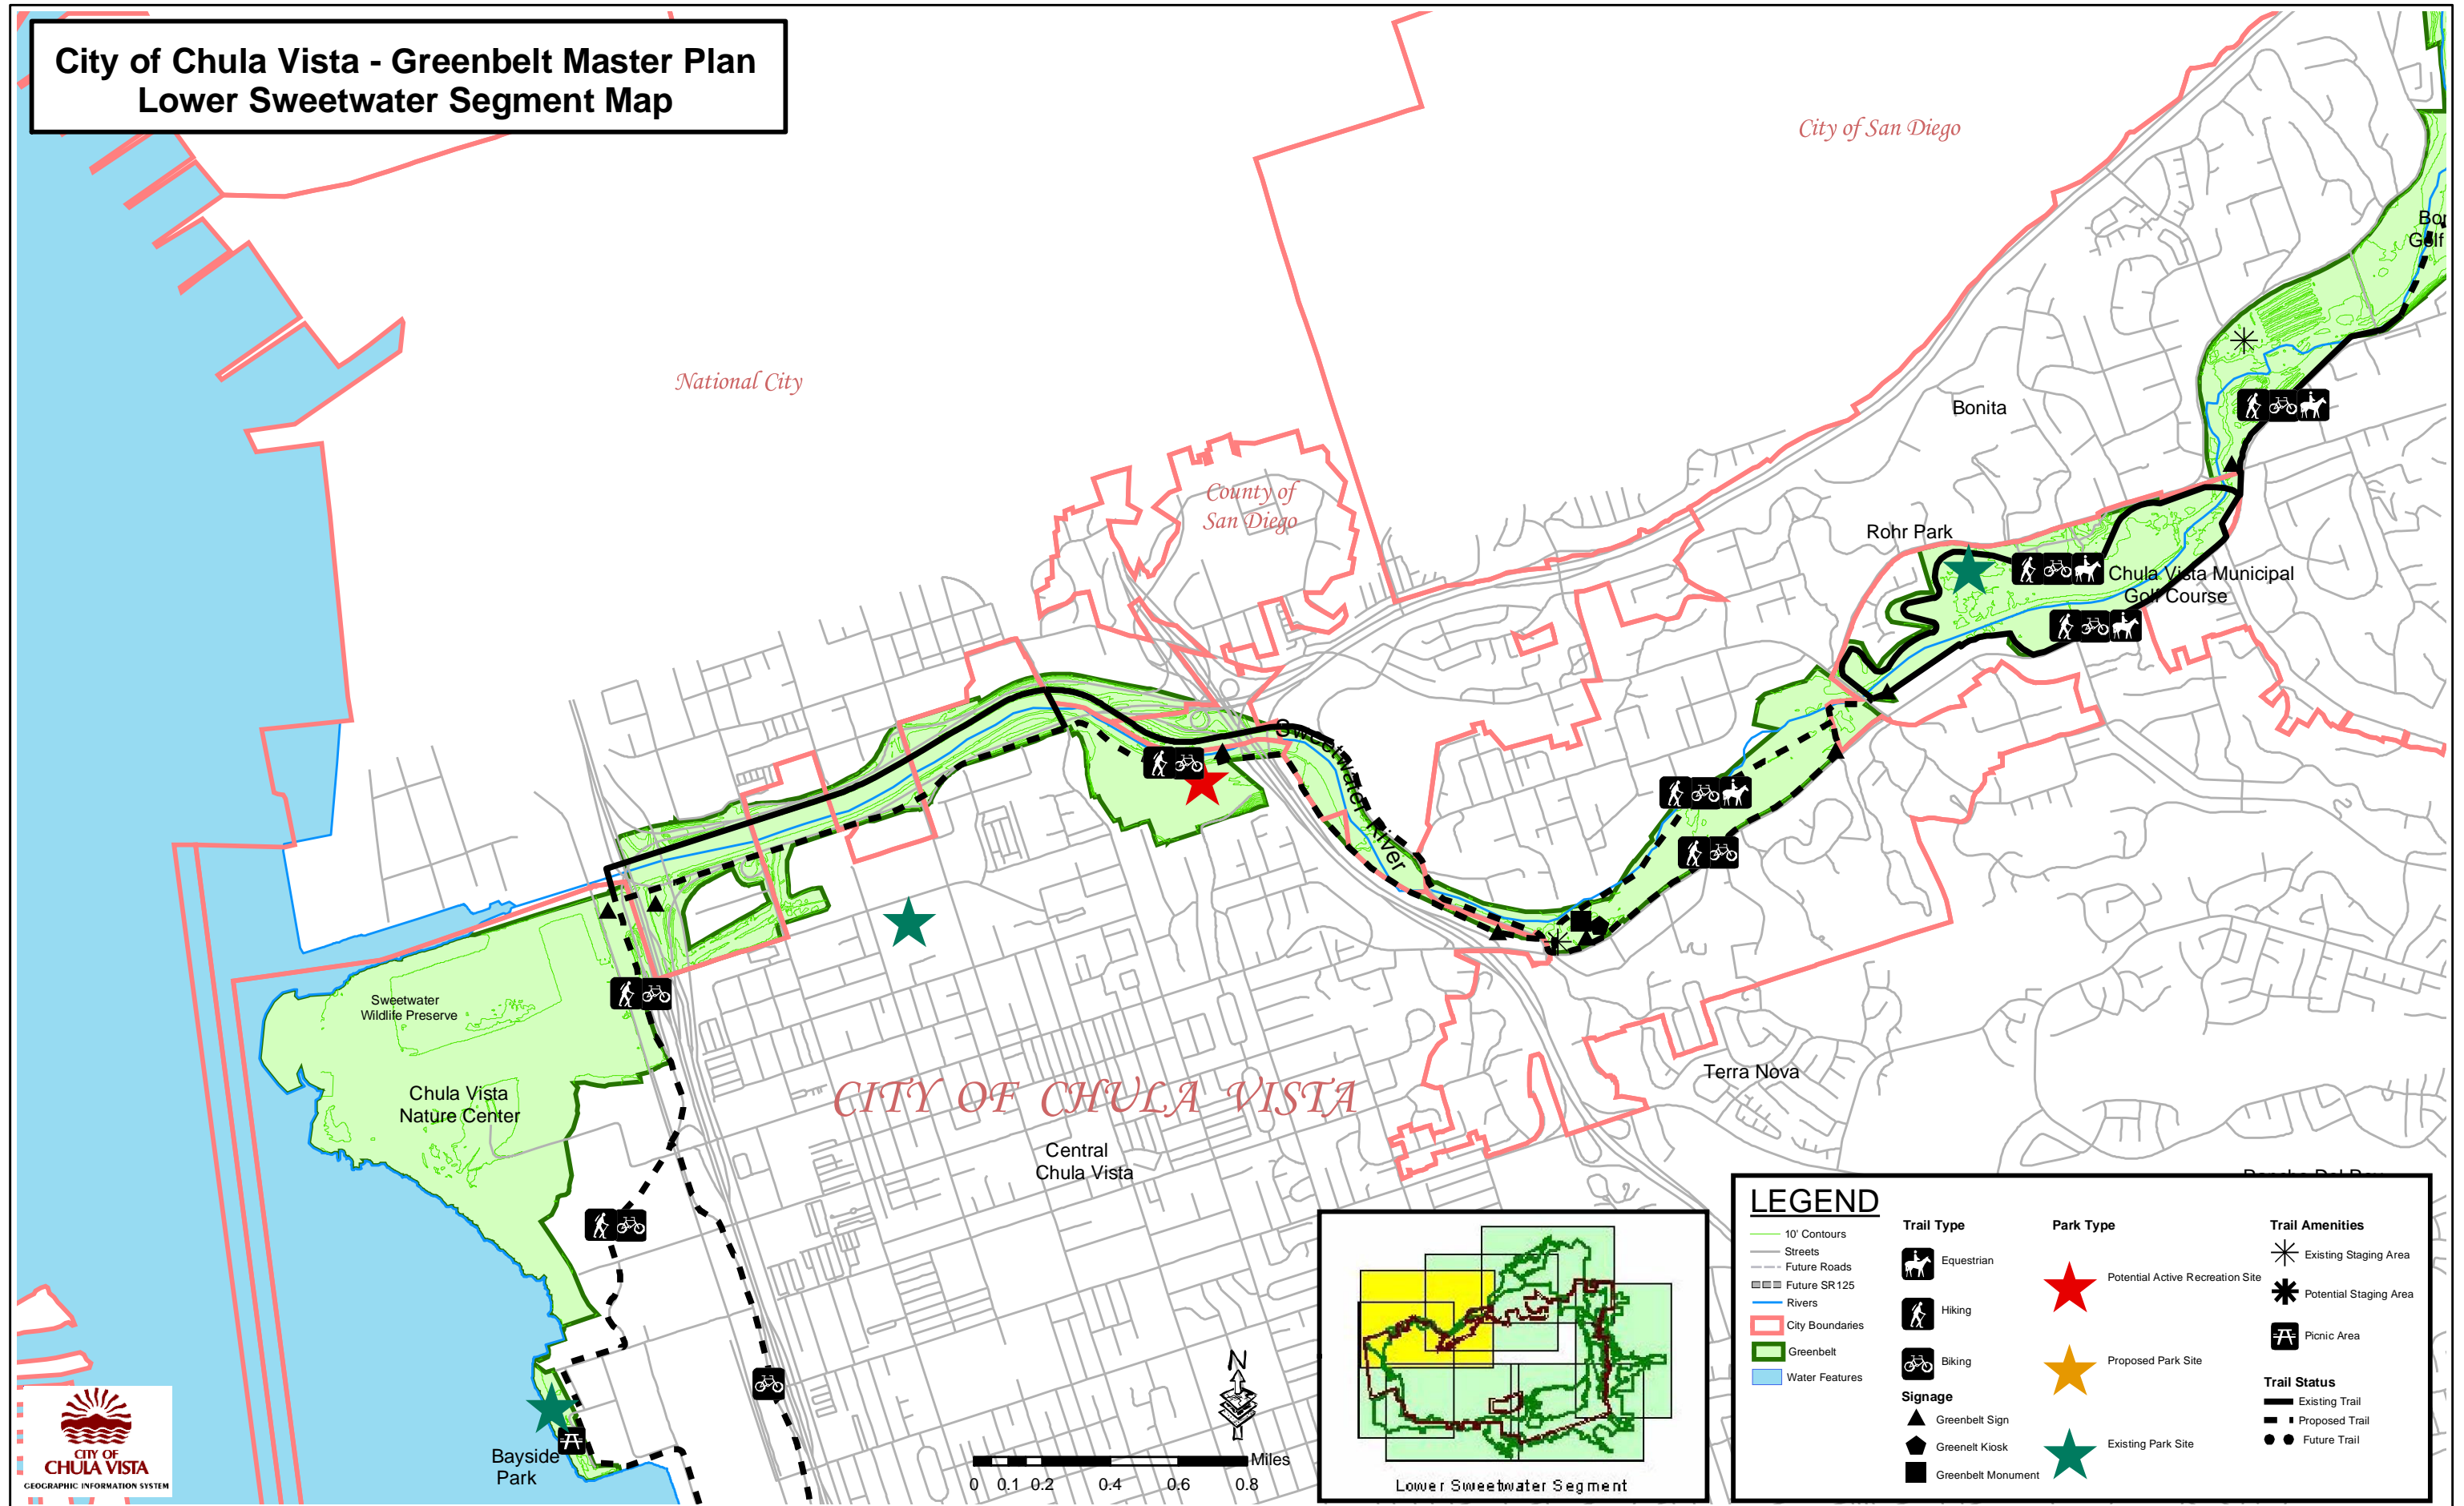

# City of Chula Vista - Greenbelt Master Plan Lower Sweetwater Segment Map

Lower Sweetwater (Figure 12)