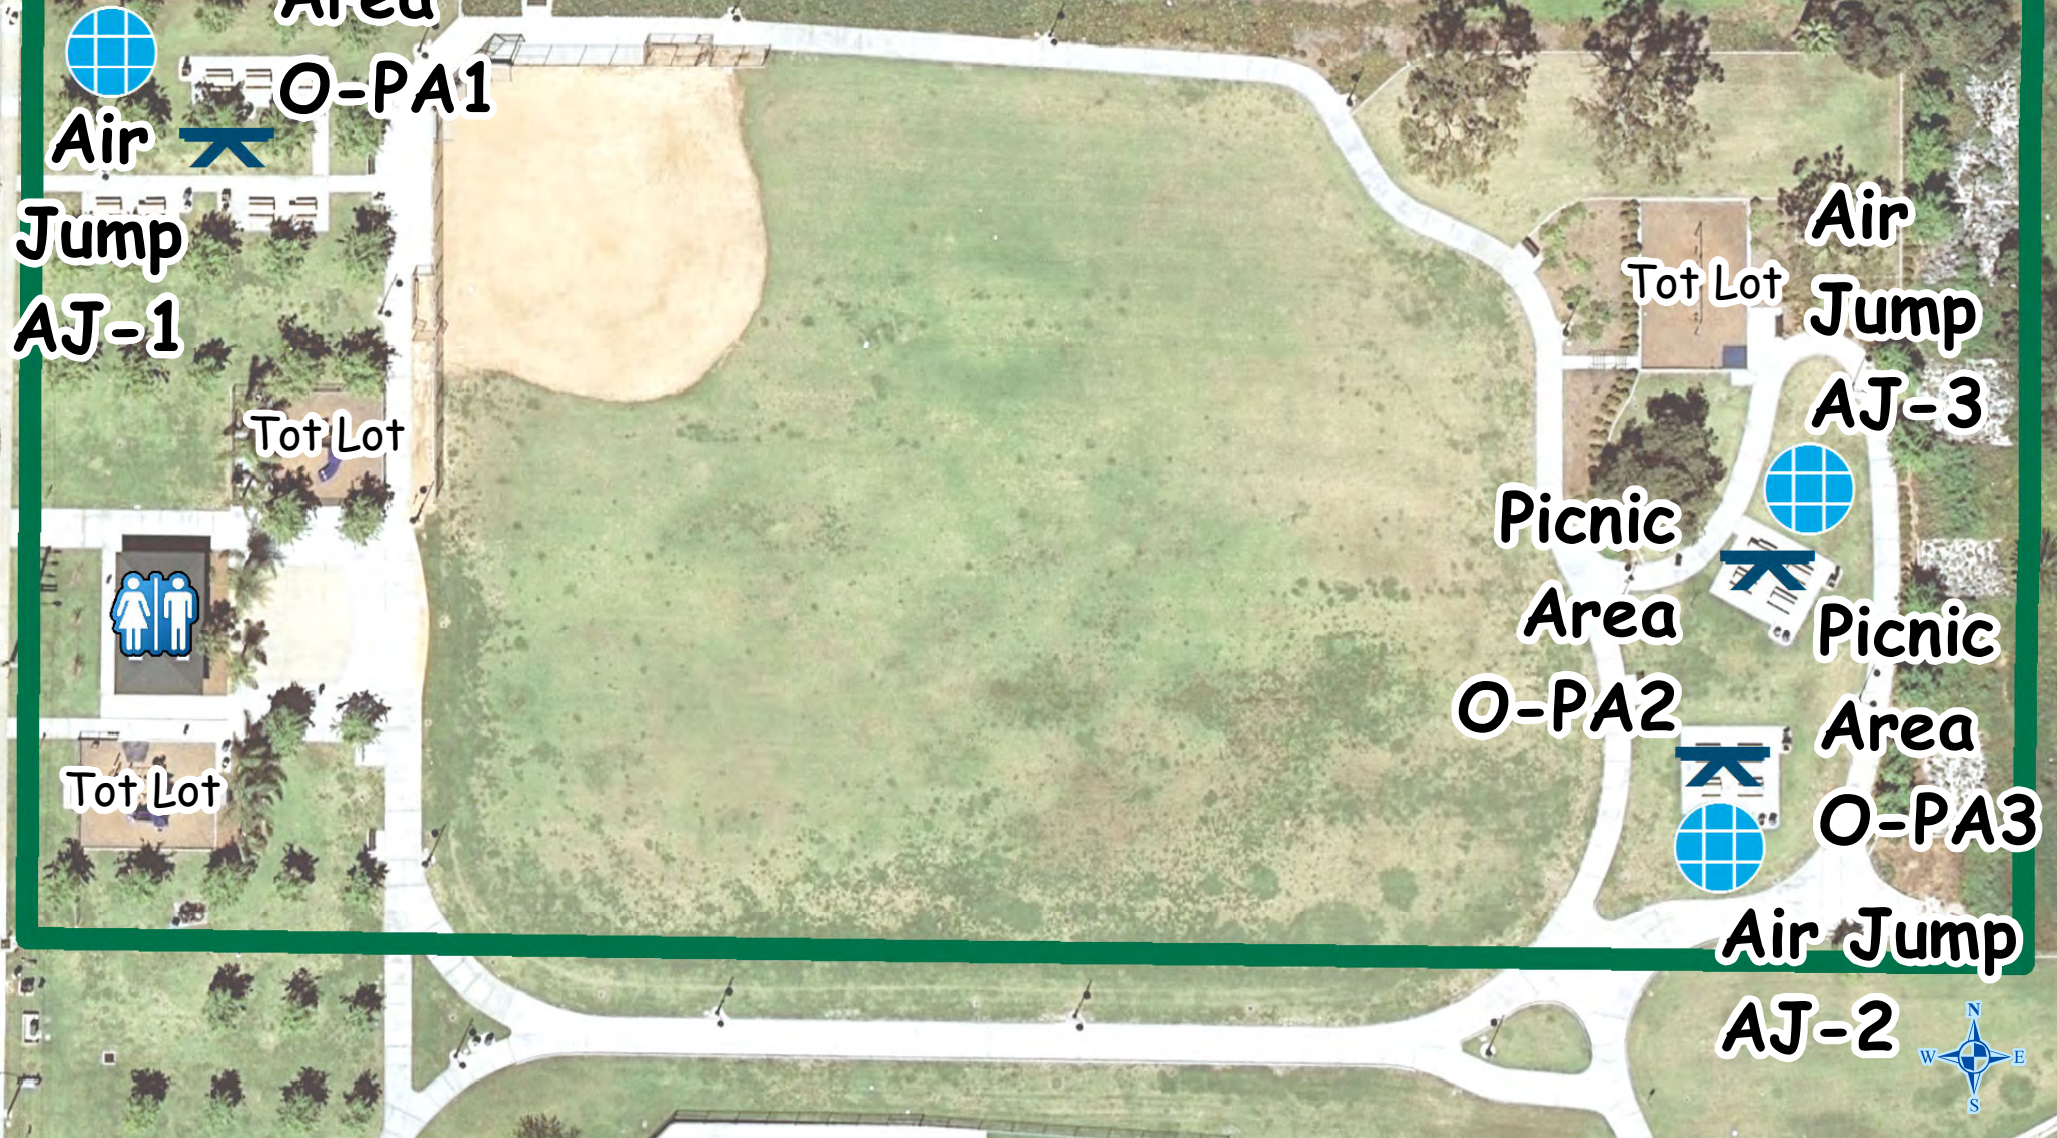

Picnic Area

This park has:

- | | |
|--|---|
| Reservable Facilities | Other Park Features |
|  Picnic Area (3) |  Tot Lot (3) |
|  Air Jump (3) |  Restrooms (1) |

Otay Park
 1613 Albany Av
 A Chula Vista City Community Park

Scale in Feet

Please note:
 All vehicles, including motorcycles,
 must stay in parking areas.
No driving on park grounds.