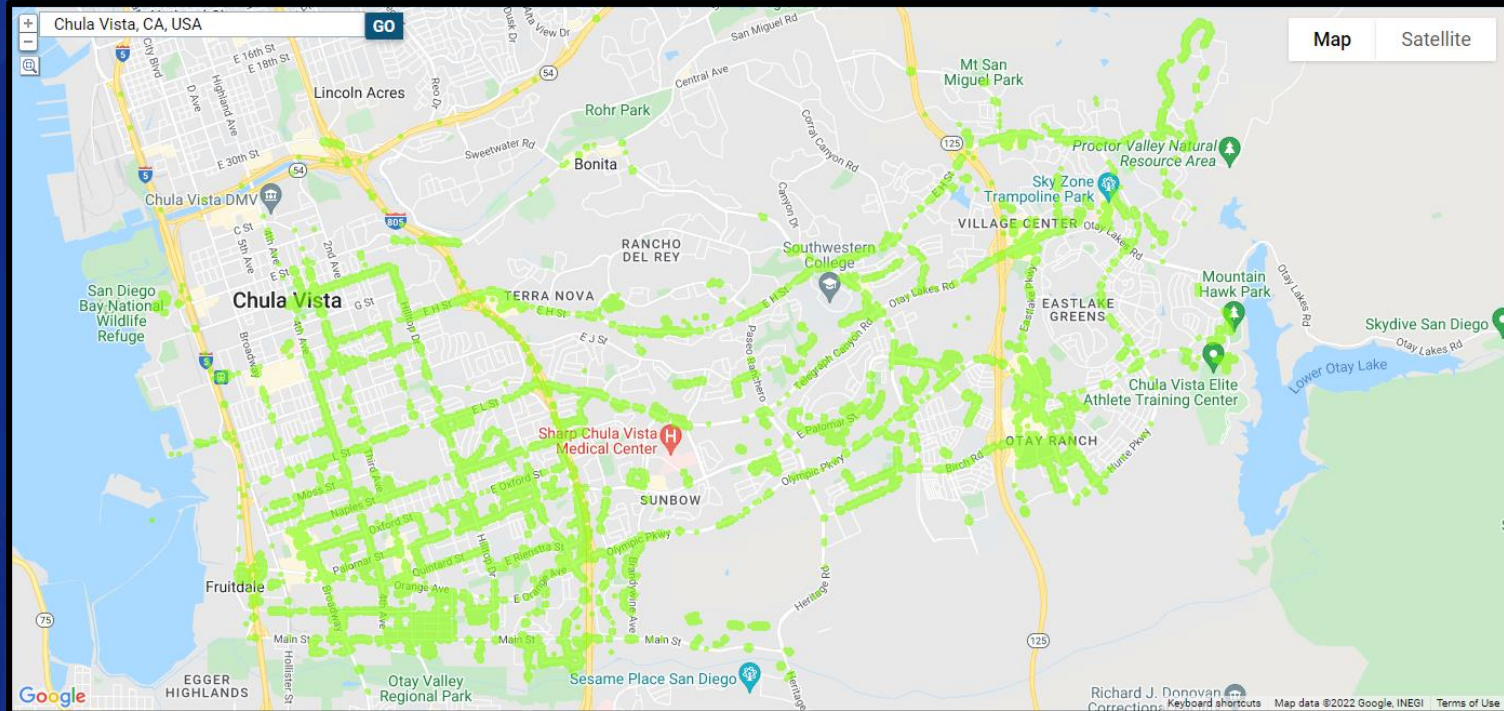

Hot List Type	Hot List Source	Hits	Date of Load
37	CA-DOJ_SVS	1	Not Available

HIT LIST SOURCE TYPES:

*CA-DOJ_SLR = Dept of Justice Stolen License Plates *CA-DOJ_SVS = Dept of Justice Stolen Vehicle System

*LEARN_Chula Vista Police Department = Stolen Vehicle Plates Manually Entered

ALPR Density Map of Chula Vista – Total Detections 25,440*

*CVPD ALPR Total Detections depict only hits inside the density map area.