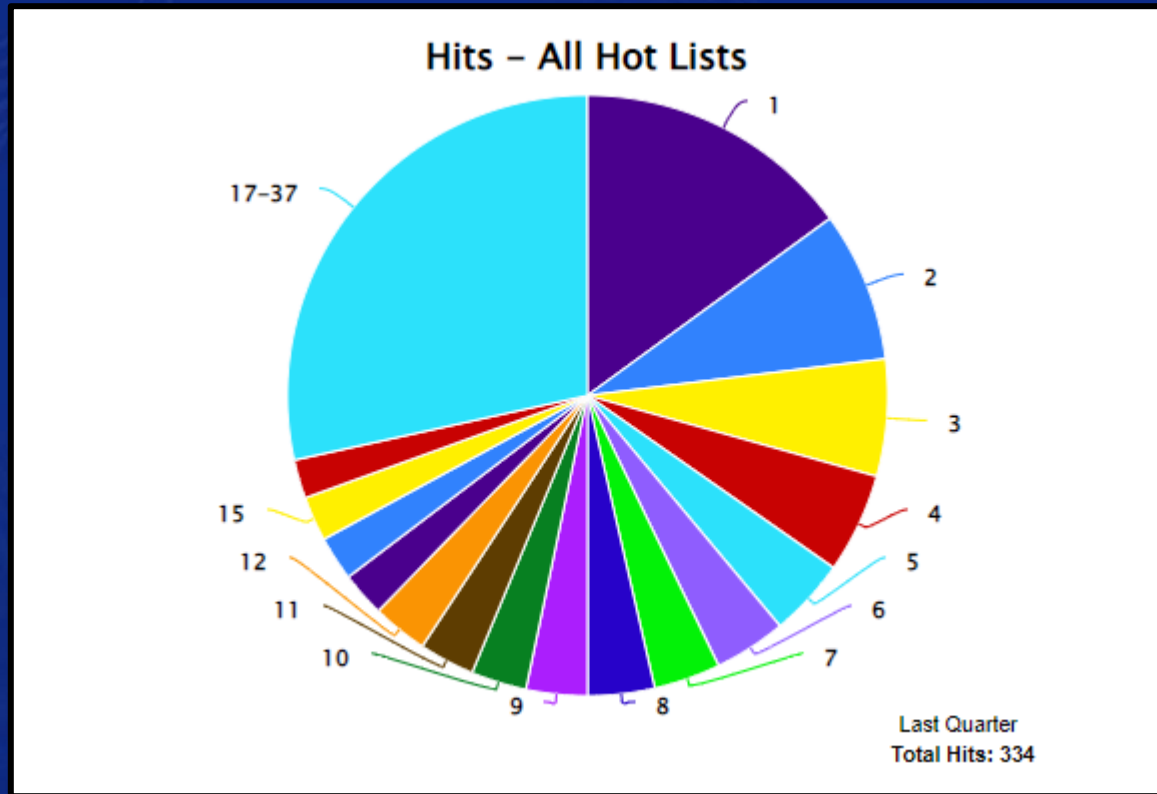

Automatic License Plate Recognition (ALPR)

Quarterly Audit Report – January to March 2022

ALPR Total Detections

Contributor	System	Detections
1	P11	16904
2	P49	6155
3	P21	2381

P49, P11 and P21 = Marked Police Vehicles

January – March 2022

ALPR Total Hit Detections

HIT LIST SOURCE TYPES:

*CA-DOJ_SLR = Dept of Justice Stolen License Plates *CA-DOJ_SVS = Dept of Justice Stolen Vehicle System

*LEARN_Chula Vista Police Department = Stolen Vehicle Plates Manually Entered