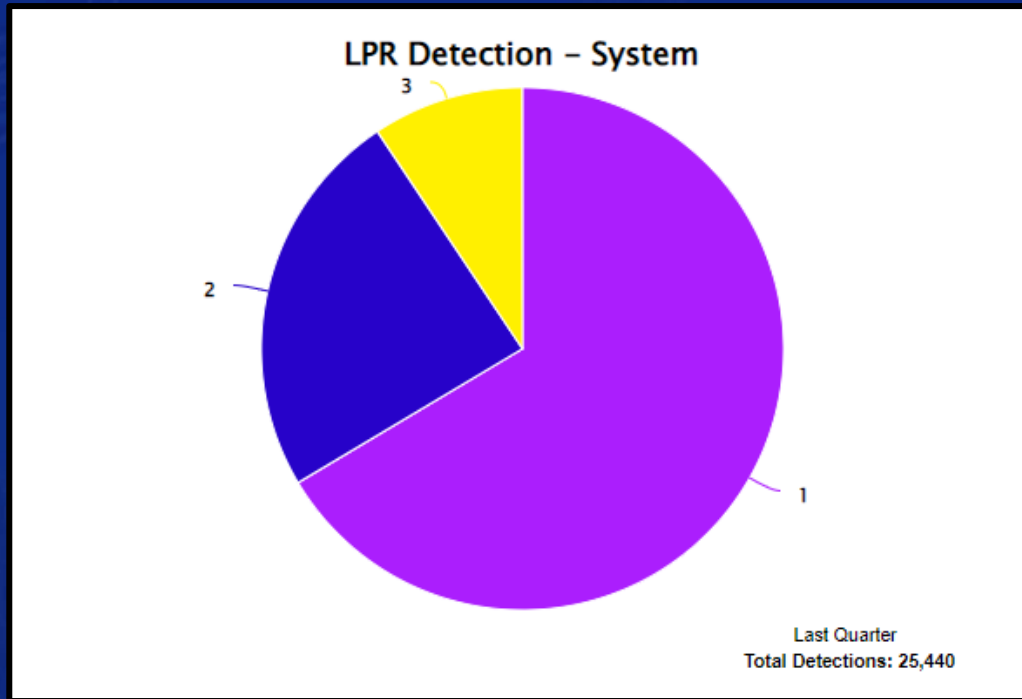

Automatic License Plate Recognition (ALPR)

Quarterly Audit Report – January to March 2022

ALPR Total Detections

Contributor	System	Detections
1	P11	16904
2	P49	6155
3	P21	2381

P49, P11 and P21 = Marked Police Vehicles

January – March 2022

ALPR Total Hit Detections

HIT LIST SOURCE TYPES:

*CA-DOJ_SLR = Dept of Justice Stolen License Plates *CA-DOJ_SVS = Dept of Justice Stolen Vehicle System

*LEARN_Chula Vista Police Department = Stolen Vehicle Plates Manually Entered

*LEARN_Chula Vista Police Department = Stolen Vehicle Plates Manually Entered

ALPR Density Map of Chula Vista – Total Detections 25,440*

*CVPD ALPR Total Detections depict only hits inside the density map area.