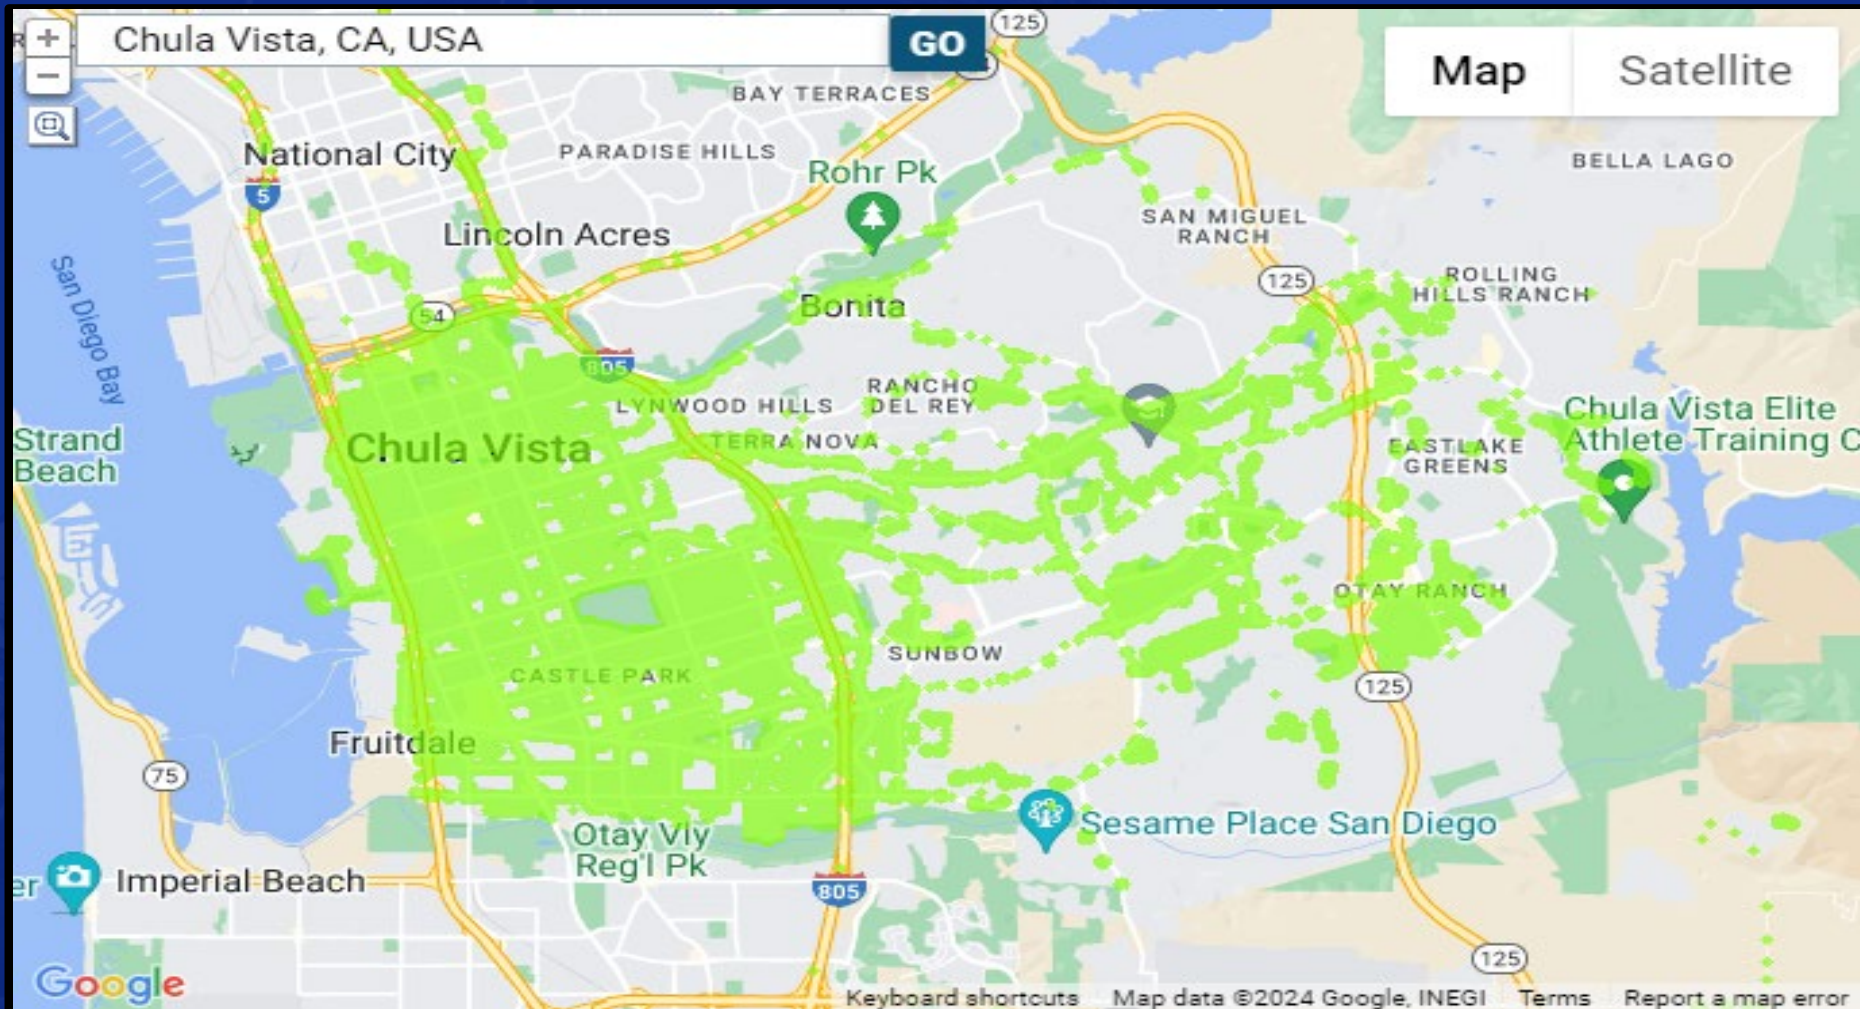

## HIT LIST SOURCE TYPES:

\*CA-DOJ\_SLR = Dept of Justice Stolen License Plates \*CA-DOJ\_SVS = Dept of Justice Stolen Vehicle System

\*LEARN\_Chula Vista Police Department = Stolen Vehicle Plates Manually Entered

# ALPR Density Map of Chula Vista – Total Detections 101,587\*

\*CVPD ALPR Total Detections depict only hits inside the density map area.

January – March 2024