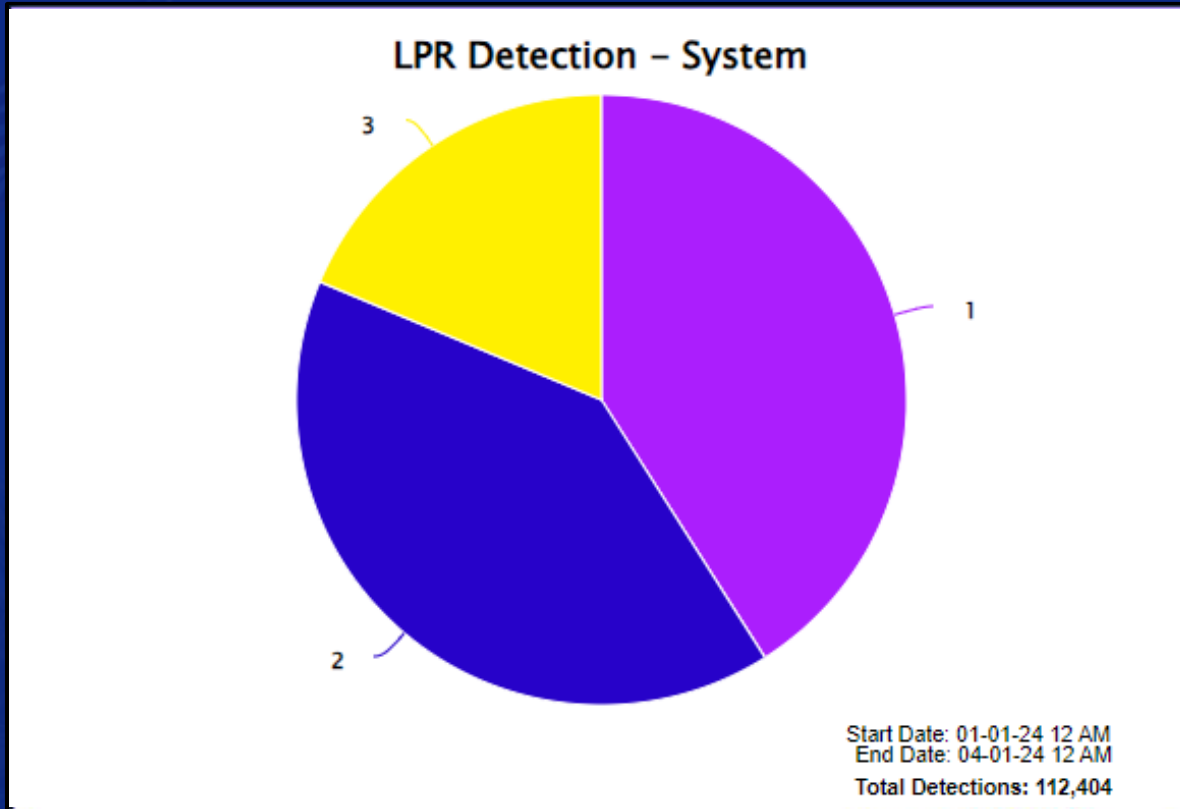

# ALPR Total Detections

Contributor	System	Detections
1	P11	46096
2	P21	45324
3	P49	20984
4	Mobile Companion	0
5	P52	0

P49, P11 and P21 = Marked Police Vehicles

## HIT LIST SOURCE TYPES:

\*CA-DOJ\_SLR = Dept of Justice Stolen License Plates \*CA-DOJ\_SVS = Dept of Justice Stolen Vehicle System

\*LEARN\_Chula Vista Police Department = Stolen Vehicle Plates Manually Entered