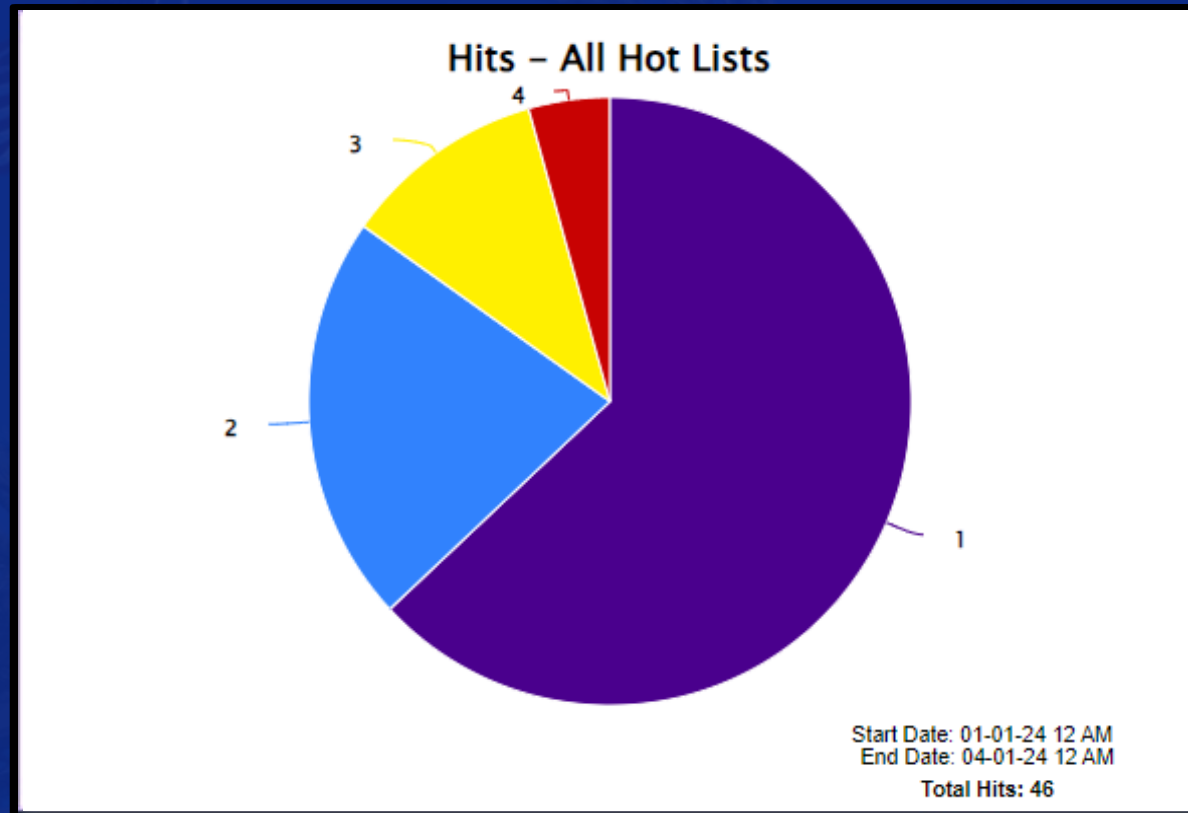

ALPR Total Hit Detections

HIT LIST SOURCE TYPES:

*CA-DOJ_SLR = Dept of Justice Stolen License Plates *CA-DOJ_SVS = Dept of Justice Stolen Vehicle System

*LEARN_Chula Vista Police Department = Stolen Vehicle Plates Manually Entered

January – March 2024

ALPR Total Hit Detections

Hot List Type	Hot List Source	Hits	Date of Load
1	CA-DOJ_SLR	29	Not Available
2	CA-DOJ_SVS	10	Not Available
3	LEARN_Chula Vista Police Department	5	04-12-24
4	CDMS Client	2	03-26-24

HIT LIST SOURCE TYPES:

*CA-DOJ_SLR = Dept of Justice Stolen License Plates *CA-DOJ_SVS = Dept of Justice Stolen Vehicle System

*LEARN_Chula Vista Police Department = Stolen Vehicle Plates Manually Entered

January – March 2024