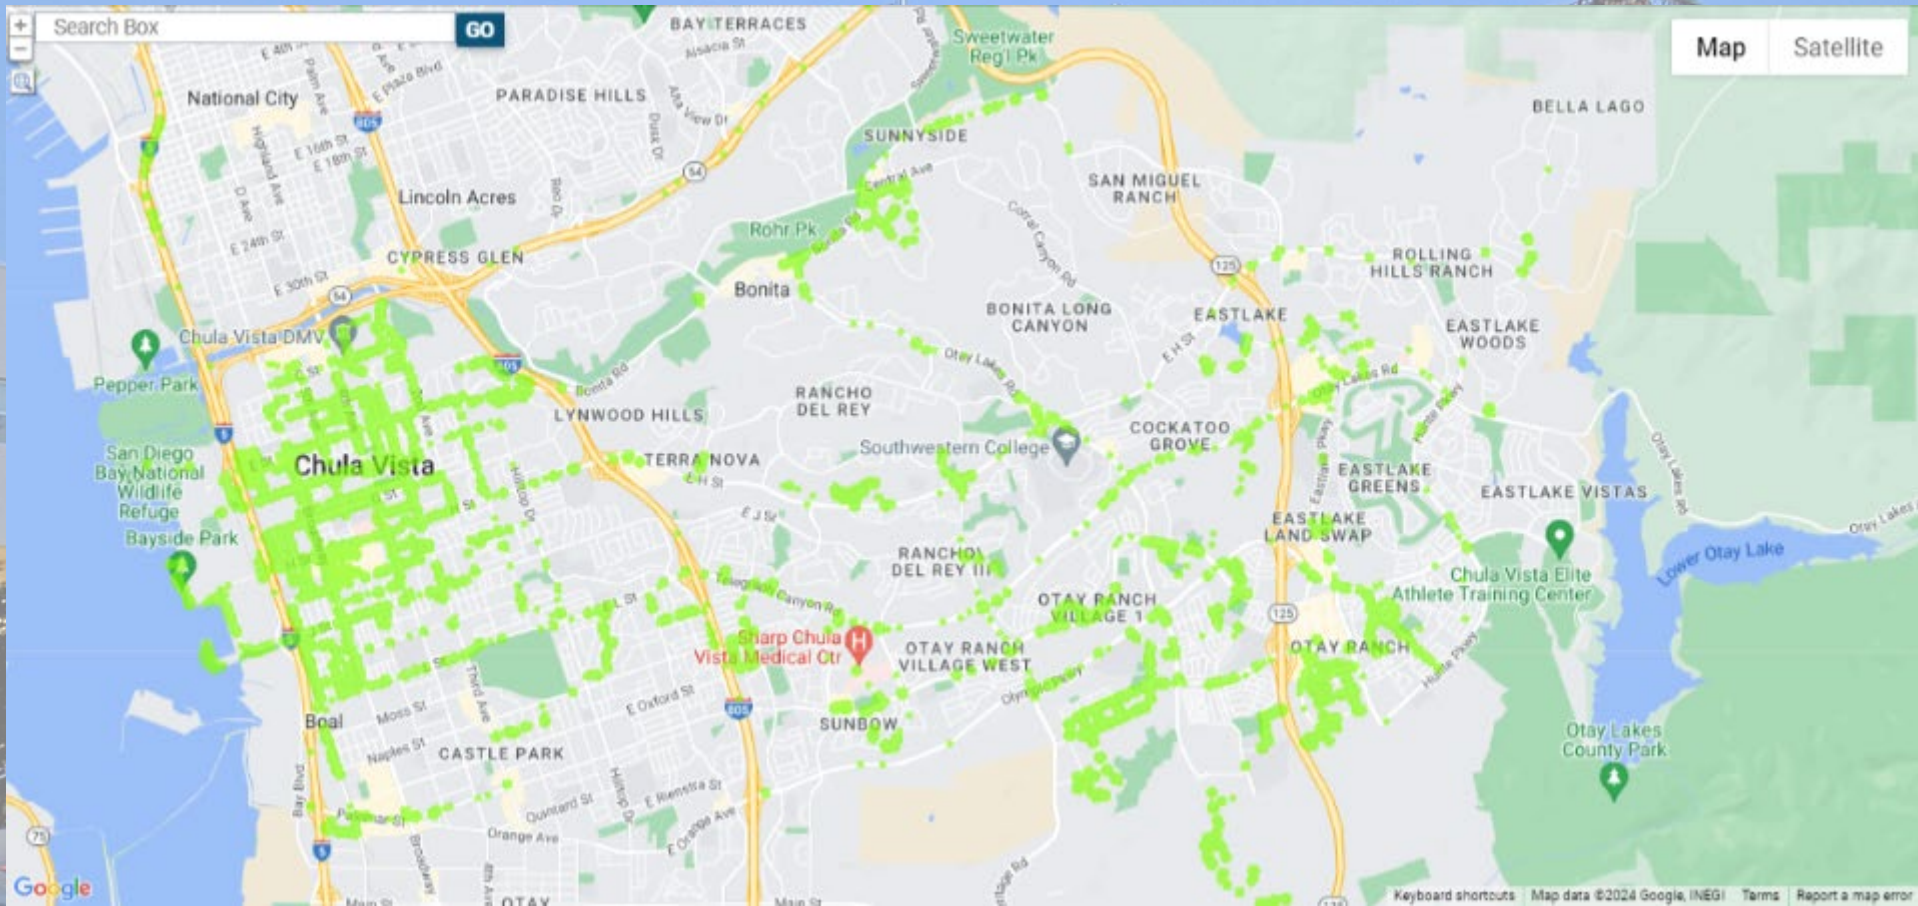

## ALPR Total Hit Detections

Hot List Type	Hot List Source	Hits	Date of Load
1	CA-DOJ_SLR	5	Not Available

HIT LIST SOURCE TYPES:

\*CA-DOJ\_SLR = Dept of Justice Stolen License Plates \*Ca-DOJ\_SVS = Dept of Justice Stolen Vehicle System

# ALPR Density Map of Chula Vista – Total Detections 15, 319\*

\*CVPD ALPR Total Detections depict only hits inside the density map area

April to June 2024

CHULA VISTA  
POLICE