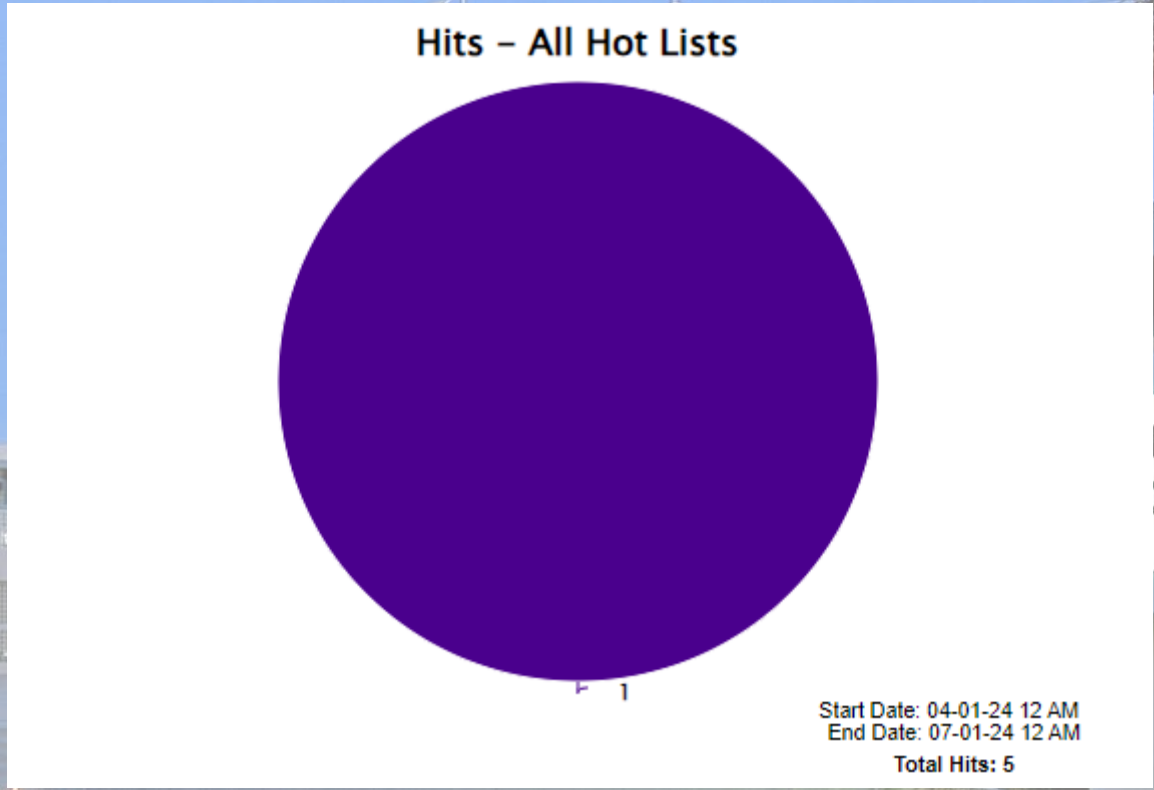

ALPR Total Hit Detections

HIT LIST SOURCE TYPES:

- *CA-DOJ_SLR = Dept of Justice Stolen License Plates
- *Ca-DOJ__SVS = Dept of Justice Stolen Vehicle System
- *LEARN_Chula Vista Police Department = Stolen Vehicle Plates Manually Entered

April to June 2024